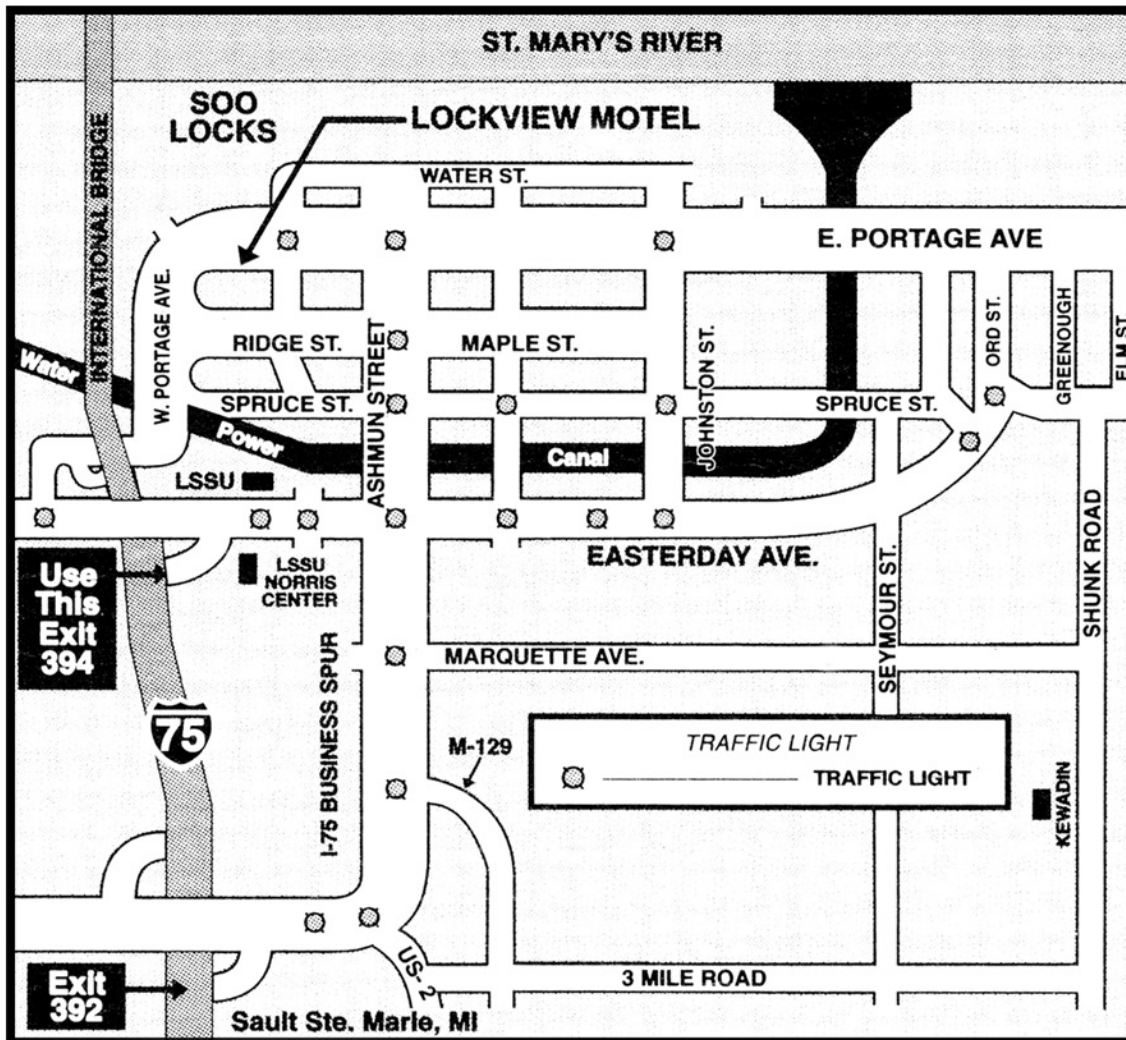

Directions to Askwith Lockview Motel

DRIVING NORTH ON I-75

Turn off I-75 at exit 394, turn left on Easterday, go over overpass to 4 way stop, turn right on West Portage Avenue, stay in center line. **DO NOT EXCEED POSTED SPEED.** Cross over bridge. At 1 mile Locks are on the left. At 1.5 mile motel is on the right. Welcome to Lockview Motel. You are directly across from the famous Soo Locks.

DRIVING SOUTH FROM CANADA

Turn right on West Portage, the first exit after the bridge plaza. Stay in the center lane and watch your speed. When you see the Soo Locks Information Center, look for Lockview Motel on your right. Welcome to Lockview Motel.